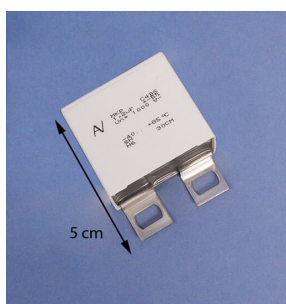

PRODUCT-DETAILS

**64423746**

**MKP C4BSNBX4120ZAJJ; CAPACITOR**

**General Information**

Product ID	64423746
ABB Type Designation	MKP C4BSNBX4120ZAJJ
Catalog Description	MKP C4BSNBX4120ZAJJ; CAPACITOR
Long Description	MKP C4BSNBX4120ZAJJ

**Ordering**

Customs Tariff Number	85322200
Quote Only	No
Made To Order	No
Part Type	New
Selling Unit of Measure	piece
Minimum Order Quantity	1 piece
Order Multiple	1 piece

**Container Information**

Gross Volume	0.084 dm <sup>3</sup>
--------------	-----------------------

**Dimensions**

Product Net Height	35 mm
--------------------	-------

Product Net Weight	0.062 kg
Product Net Width	40 mm
Product Net Depth / Length	60 mm