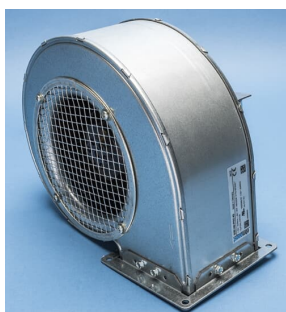

PRODUCT-DETAILS

68870674

**G2E140-PI32-43; LONG-LIFE FAN,
CENTRIFUGAL**

General Information

Product ID	68870674
ABB Type Designation	G2E140-PI32-43
Catalog Description	G2E140-PI32-43; LONG-LIFE FAN, CENTRIFUGAL
Long Description	G2E140-PI32-43

Ordering

Customs Tariff Number	84145925
Quote Only	No
Made To Order	No
Part Type	New
Selling Unit of Measure	piece
Minimum Order Quantity	1 piece
Order Multiple	1 piece

Container Information

Gross Volume	7.436 dm ³
--------------	-----------------------

Dimensions

Product Net Height	130 mm
--------------------	--------

Product Net Length	260 mm
Product Net Weight	3.583 kg
Product Net Width	220 mm

Technical

Technical Information	115VAC +/-10%, 50/60HZ, 1.8A (UL) G2E140-PI32-43 is an ABB approved long-life fan with 9 years maintenance interval. It is backwards compatible with previous type.
-----------------------	---