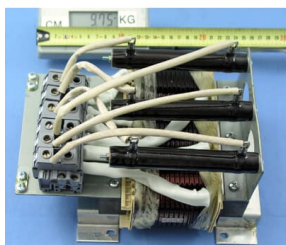

PRODUCT-DETAILS

58982806

du/dt filter NOCH0070-60, IP00

General Information

Global Commercial Alias	58982806
Product ID	58982806
ABB Type Designation	NOCH0070-60
EAN	6410038068059
Catalog Description	du/dt filter NOCH0070-60, IP00

Ordering

Core Credit	0.00
Country of Origin	Finland (FI)
Customs Tariff Number	85049090
Invoice Description	du/dt filter NOCH0070-60, IP00
Made To Order	Yes
Minimum Order Quantity	1 piece
Order Multiple	1 piece
Quote Only	No
Selling Unit of Measure	piece

Container Information

Gross Volume	0.01 m³