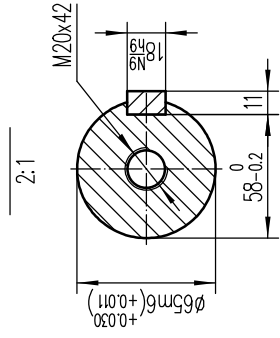

11LM 051 WTL

Unit mm
Date 2021.8

AEEVY0400757LTL7

AEEVYY, CI, IE3, 4P-55kW, 400/3/50, B3, 250M