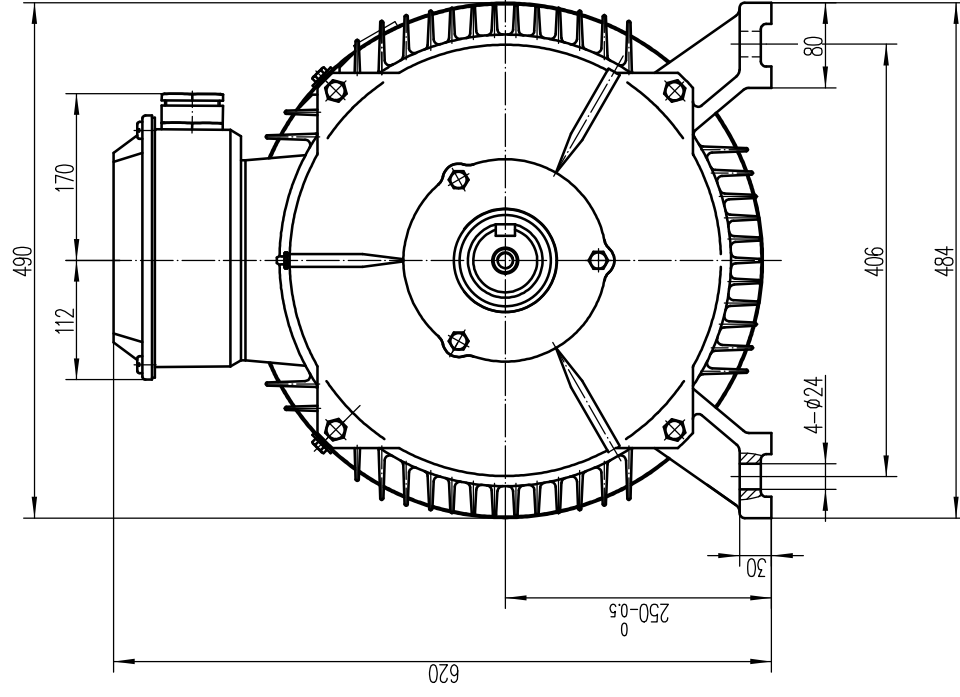

11LM 051 WTL

Unit mm
Date 2021.8

AEEVY0400757LTL7

AEEVYY, CI, IE3, 4P-55kW, 400/3/50, B3, 250M