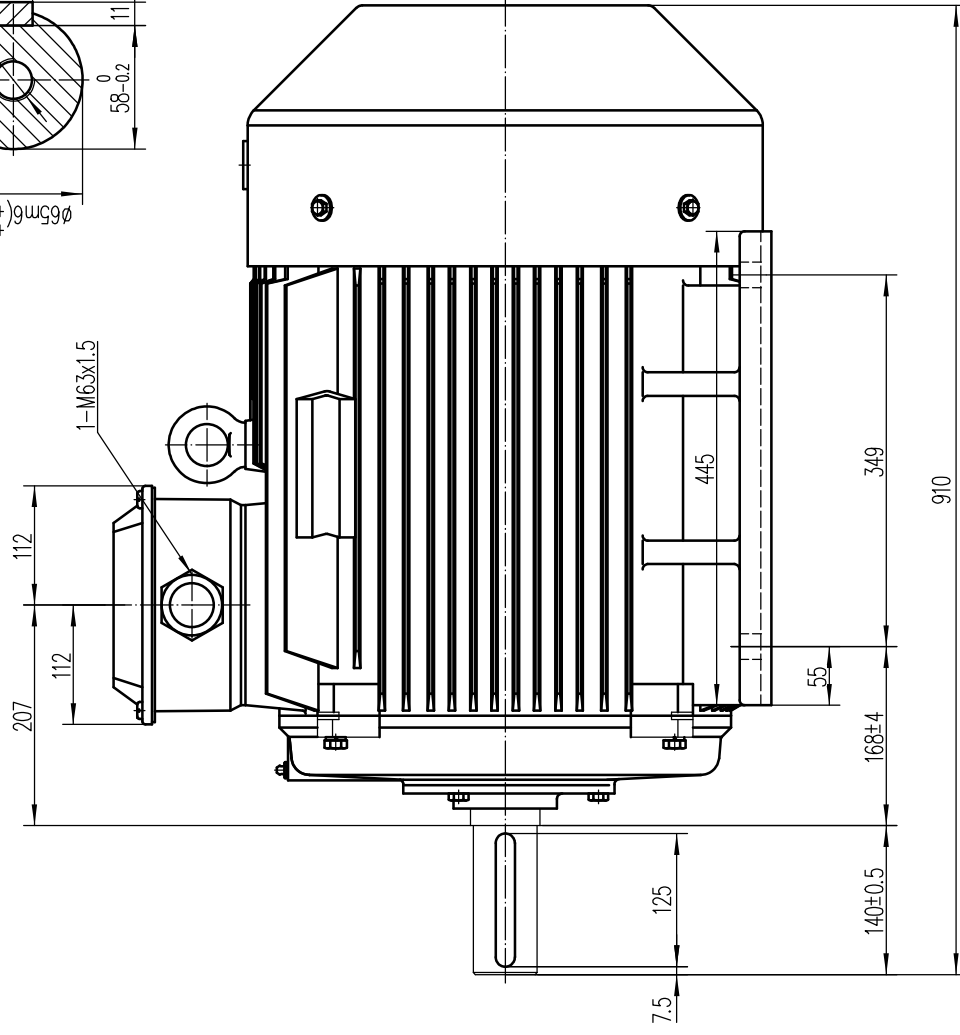

11LM 051 WTL

Unit mm
Date 2021.8

AEEVY0400757LTL7

AEEVYY, CI, IE3, 4P-55kW, 400/3/50, B3, 250M