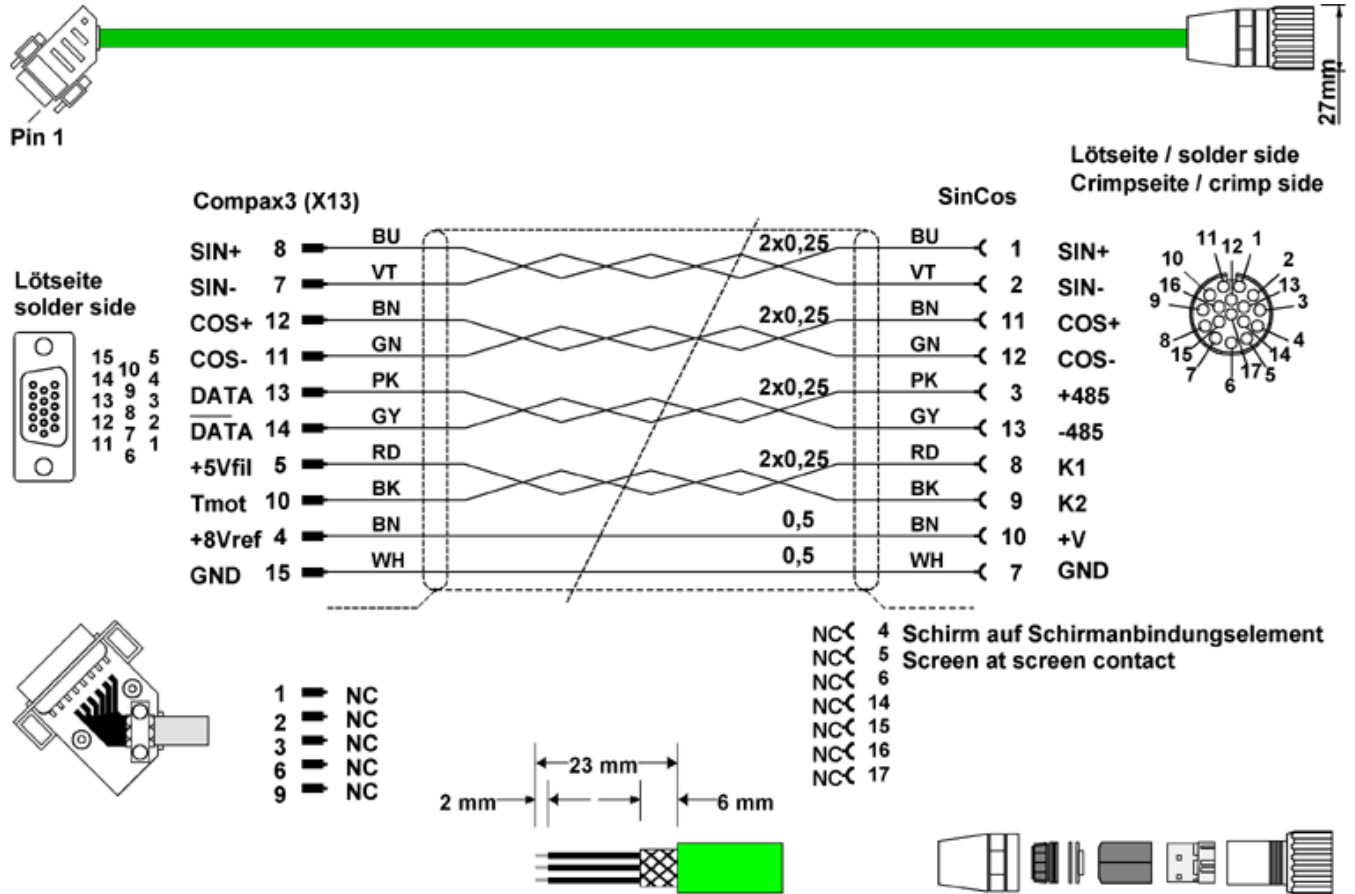

**SinCos© cable**

*GBK24/...: Cable chain compatible*

You can find the length code in the Chapter [Order Code Accessories](#).