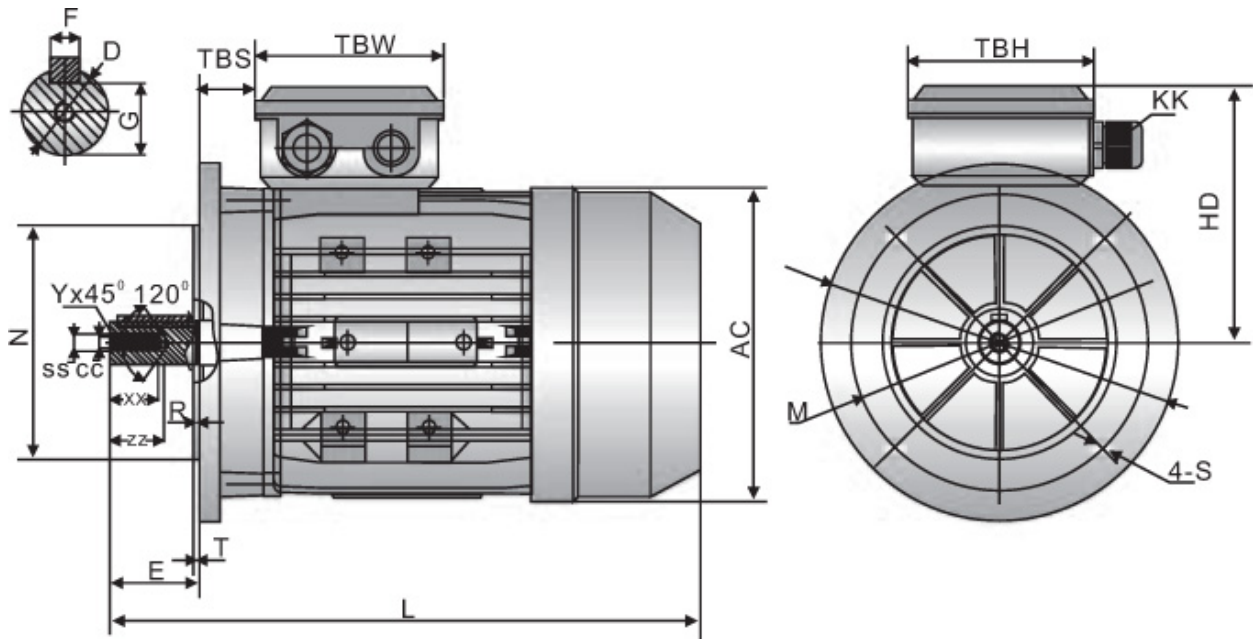

TEC Electric Motors,
 Unit 1 Building 341,
 Rushock Trading Estate,
 Droitwich, Worcestershire,
 WR9 0NR

B5						
H	N	M	P	T	S	R
100	180	215	250	4.0	15	0

Shaft						
D	E	F	G	SS	XX	ZZ
28	60	8	24	M10	22	30