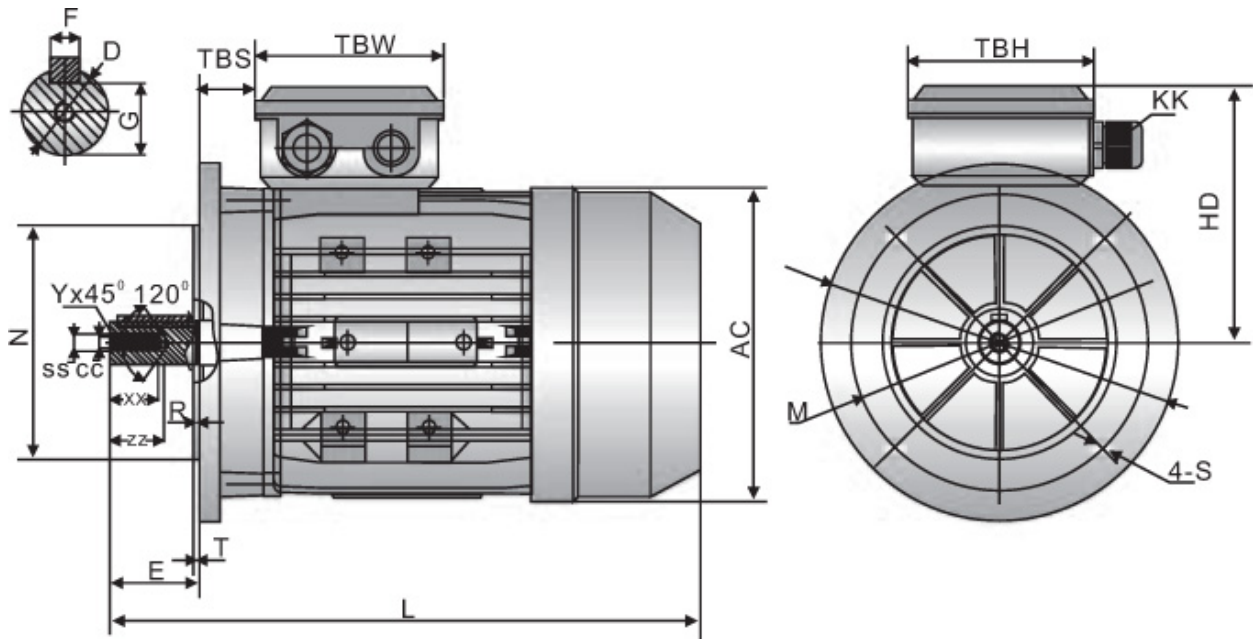

TEC Electric Motors,
 Unit 1 Building 341,
 Rushock Trading Estate,
 Droitwich, Worcestershire,
 WR9 0NR

B5						
H	N	M	P	T	S	R
90	130	165	200	3.5	12	0

Shaft						
D	E	F	G	SS	XX	ZZ
24	50	8	20	M8	19	25

General							
AA	AD	HD	AC	L	TBS	TBW	TBH
175	229	139	183	312	30	30	105