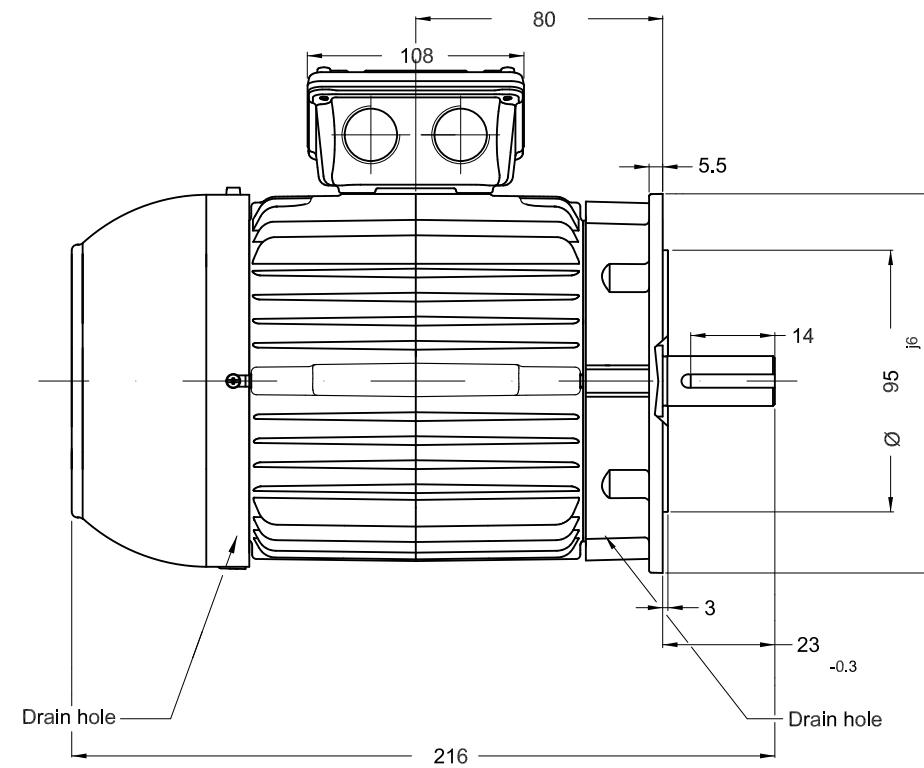

1 2 3 4 5 6

A

B

C

D

E

Sealing - oil seal ring
 Color RAL 5009
 Painting plan 207A
 Mounting B5T

0.25 kW 02 Poles 50 Hz A

| ECM | LOC | SUMMARY OF MODIFICATIONS | EXECUTED | CHECKED | RELEASED | DATE | VER |
|----------|-----|-------------------------------------|---------------------|---------|----------|------|-----|
| EXECUTED | | THREE PHASE W22 MOTOR - PREMIUM EFF | | | | | |
| CHECKED | | FRAME 63 IP55 TEFC | | | | | |
| RELEASED | | | | | | | |
| REL DT. | WMO | Jaragua do Sul | Product Engineering | SHEET | 1 / 1 | | |