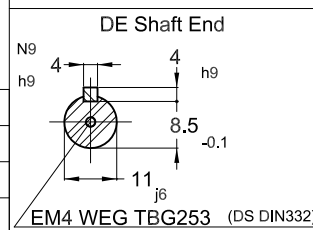

1 2 3 4 5 6

A

B

C

D

E

Sealing - oil seal ring
 Color RAL 5009
 Painting plan 207A
 Mounting B5T

0.25 kW 02 Poles 50 Hz A

| ECM | LOC | SUMMARY OF MODIFICATIONS | EXECUTED | CHECKED | RELEASED | DATE | VER |
|----------|-----|-------------------------------------|---------------------|---------|----------|------|-----|
| EXECUTED | | THREE PHASE W22 MOTOR - PREMIUM EFF | | | | | |
| CHECKED | | FRAME 63 IP55 TEFC | | | | | |
| RELEASED | | | | | | | |
| REL DT. | WMO | Jaragua do Sul | Product Engineering | SHEET | 1 / 1 | | |