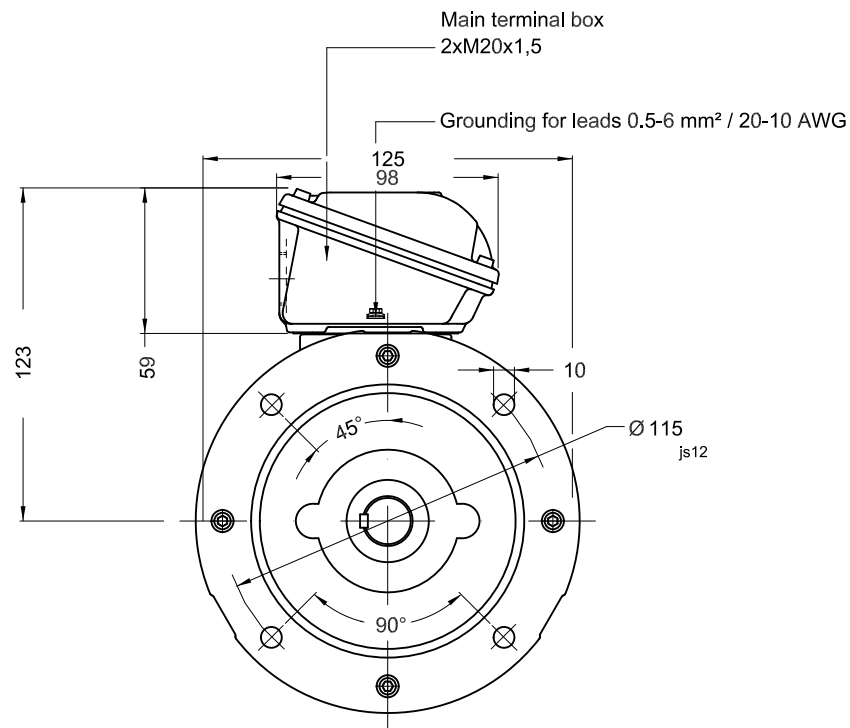

1 2 3 4 5 6

A

B

C

D

E

Sealing - oil seal ring
 Color RAL 5009
 Painting plan 207A
 Mounting B5T

0.25 kW 02 Poles 50 Hz A

| ECM | LOC | SUMMARY OF MODIFICATIONS | EXECUTED | CHECKED | RELEASED | DATE | VER |
|----------|-----|-------------------------------------|---------------------|---------|----------|------|-----|
| EXECUTED | | THREE PHASE W22 MOTOR - PREMIUM EFF | | | | | |
| CHECKED | | FRAME 63 IP55 TEFC | | | | | |
| RELEASED | | | | | | | |
| REL DT. | WMO | Jaragua do Sul | Product Engineering | SHEET | 1 / 1 | | |