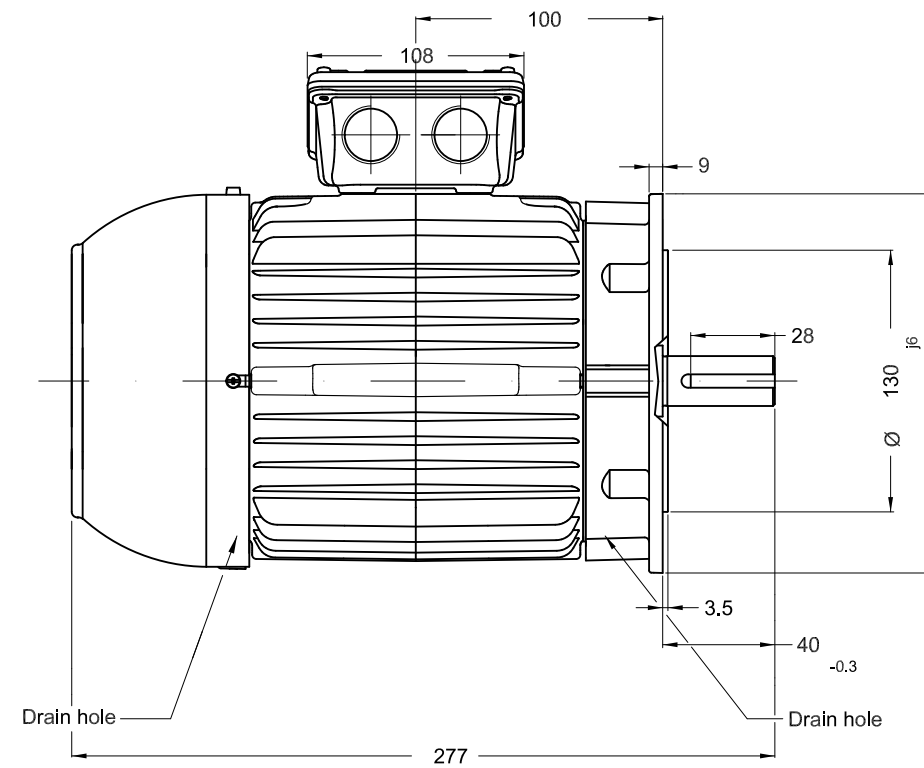

1 2 3 4 5 6

A

B

C

D

E

- Sealing - oil seal ring
- Bearing cap
- Color RAL 5009
- Painting plan 207A
- Mounting B5T

1.1 kW 02 Poles 50 Hz A

ECM	LOC	SUMMARY OF MODIFICATIONS	EXECUTED	CHECKED	RELEASED	DATE	VER
EXECUTED		THREE PHASE W22 MOTOR - PREMIUM EFF					
CHECKED		FRAME 80 IP55 TEFC					
RELEASED							
REL DT.	WMO	Jaragua do Sul	Product Engineering	SHEET	1 / 1		