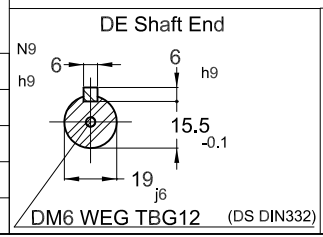

1 2 3 4 5 6

A

B

C

D

E

- Sealing - oil seal ring
- Bearing cap
- Color RAL 5009
- Painting plan 207A
- Mounting B5T

1.1 kW 02 Poles 50 Hz A

ECM	LOC	SUMMARY OF MODIFICATIONS	EXECUTED	CHECKED	RELEASED	DATE	VER
EXECUTED		THREE PHASE W22 MOTOR - PREMIUM EFF					
CHECKED		FRAME 80 IP55 TEFC					
RELEASED							
REL DT.	WMO	Jaragua do Sul	Product Engineering	SHEET	1 / 1		