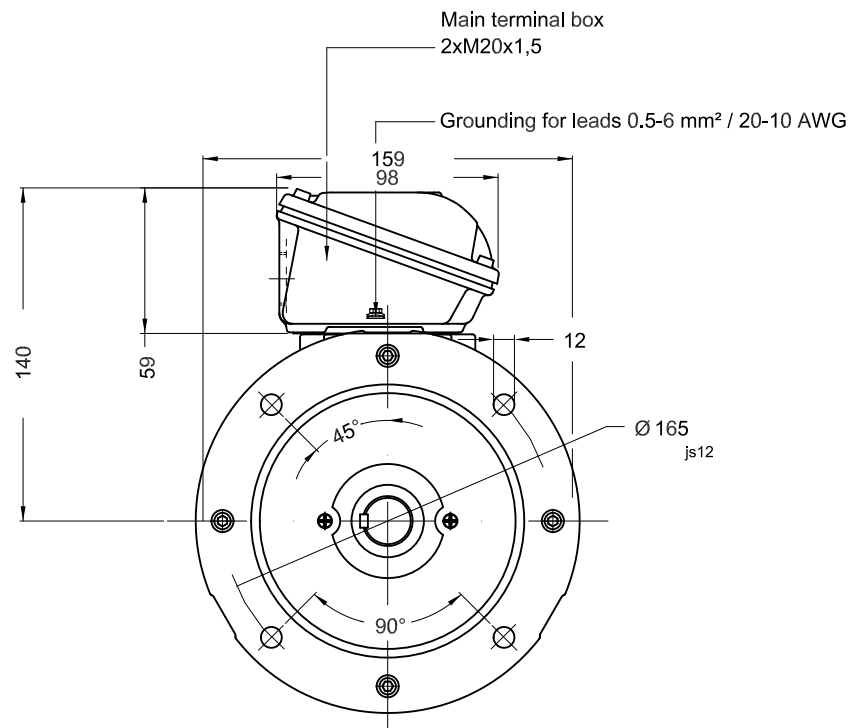

1 2 3 4 5 6

A

B

C

D

E

- Sealing - oil seal ring
- Bearing cap
- Color RAL 5009
- Painting plan 207A
- Mounting B5T

1.1 kW 02 Poles 50 Hz A

ECM	LOC	SUMMARY OF MODIFICATIONS	EXECUTED	CHECKED	RELEASED	DATE	VER
EXECUTED		THREE PHASE W22 MOTOR - PREMIUM EFF					
CHECKED		FRAME 80 IP55 TEFC					
RELEASED							
REL DT.	WMO	Jaragua do Sul	Product Engineering	SHEET	1 / 1		