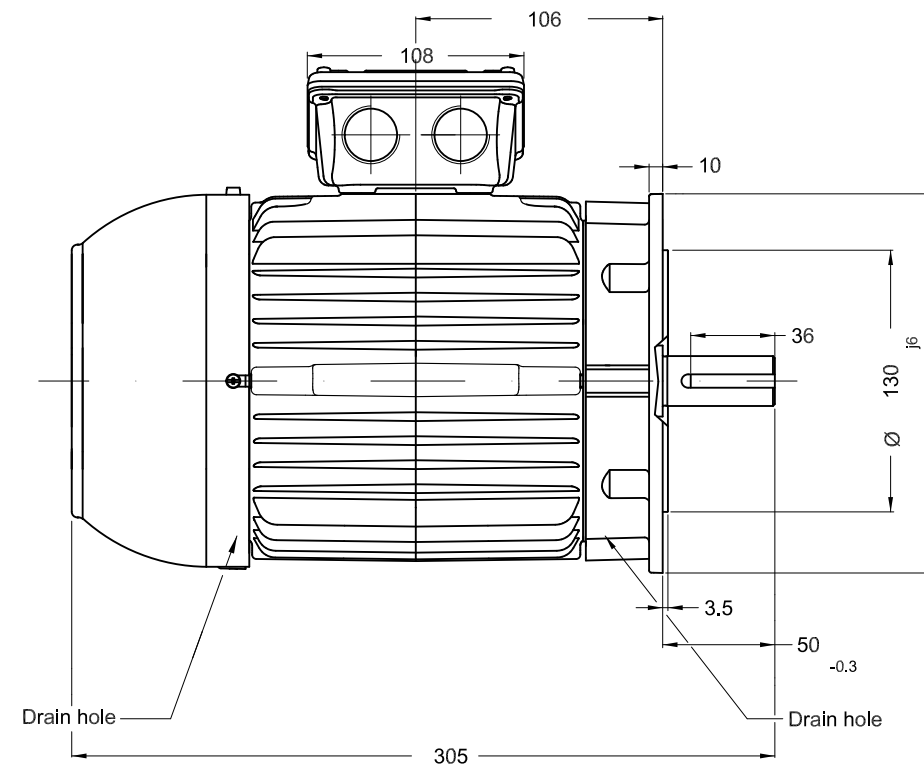

1 2 3 4 5 6

A

B

C

D

E

- Sealing - oil seal ring
- Bearing cap
- Color RAL 5009
- Painting plan 207A
- Mounting B5T

1.1 kW 04 Poles 50 Hz A

ECM	LOC	SUMMARY OF MODIFICATIONS	EXECUTED	CHECKED	RELEASED	DATE	VER
EXECUTED		 THREE PHASE W22 MOTOR - PREMIUM EFF FRAME 90S IP55 TEFC					
CHECKED							
RELEASED							
REL DT.							

PREVIEW

SHEET 1 / 1