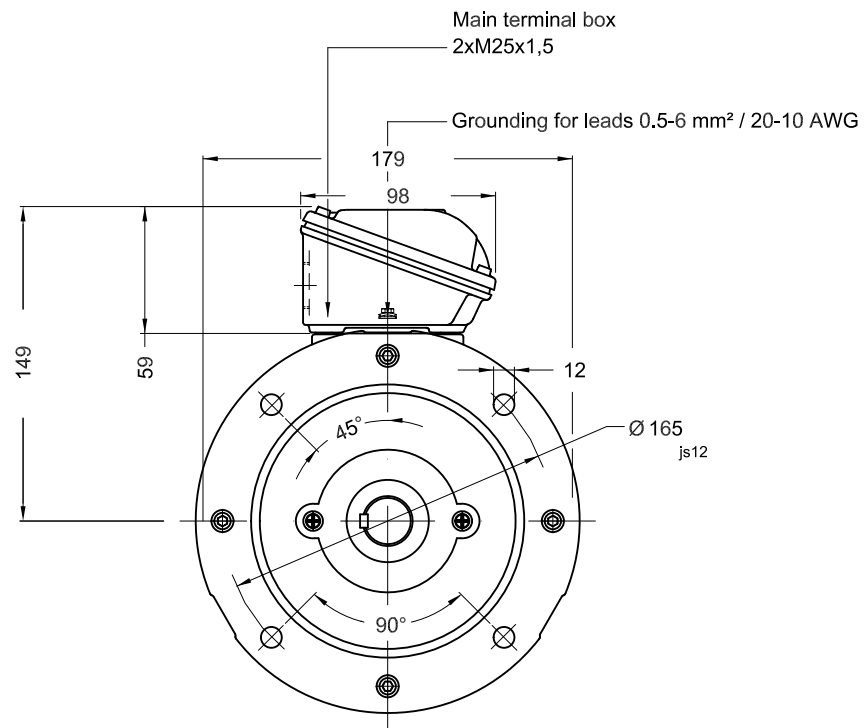

1 2 3 4 5 6

A

B

C

D

E

- Sealing - oil seal ring
- Bearing cap
- Color RAL 5009
- Painting plan 207A
- Mounting B5T

1.1 kW 04 Poles 50 Hz A

ECM	LOC	SUMMARY OF MODIFICATIONS	EXECUTED	CHECKED	RELEASED	DATE	VER
EXECUTED		 THREE PHASE W22 MOTOR - PREMIUM EFF FRAME 90S IP55 TEFC					
CHECKED							
RELEASED							
REL DT.							

PREVIEW

SHEET 1 / 1