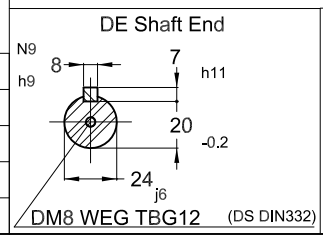

1 2 3 4 5 6

A

B

C

D

E

- Sealing - oil seal ring
- Bearing cap
- Color RAL 5009
- Painting plan 207A
- Mounting B5T

1.1 kW 04 Poles 50 Hz A

ECM	LOC	SUMMARY OF MODIFICATIONS	EXECUTED	CHECKED	RELEASED	DATE	VER
EXECUTED		 THREE PHASE W22 MOTOR - PREMIUM EFF FRAME 90S IP55 TEFC					
CHECKED							
RELEASED							
REL DT.							

PREVIEW

SHEET 1 / 1