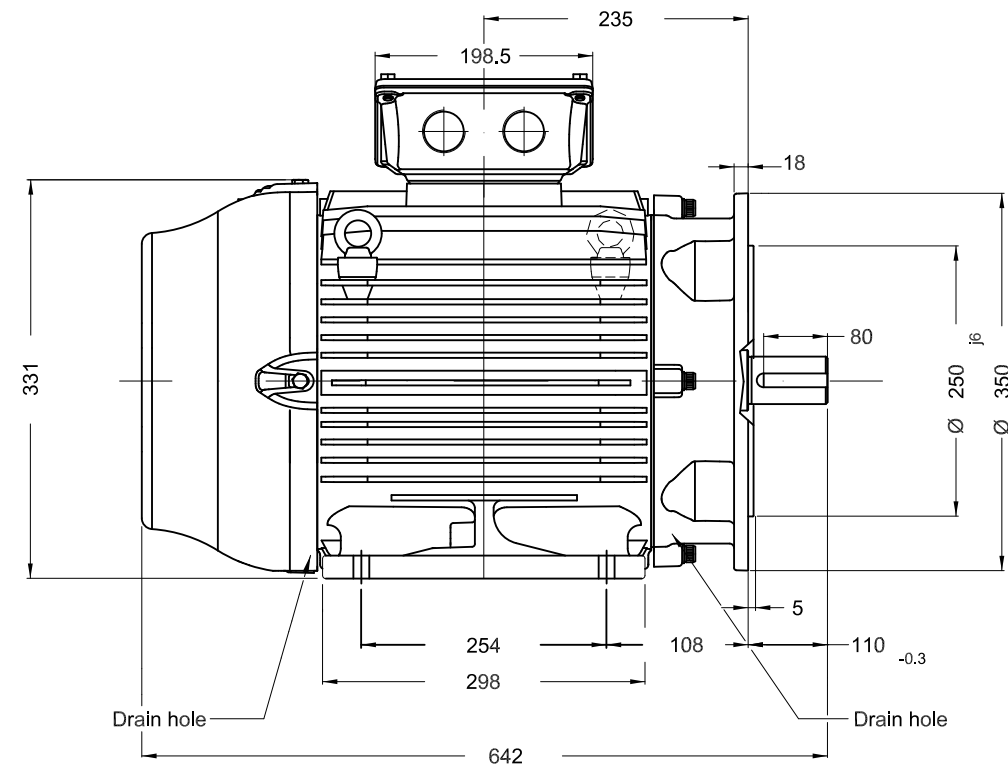

1 2 3 4 5 6

A

B

C

D

E

- Sealing - oil seal ring
- Color RAL 5009
- Painting plan 203A
- Mounting B35T

15 kW 04 Poles 50 Hz A

ECM	LOC	SUMMARY OF MODIFICATIONS	EXECUTED	CHECKED	RELEASED	DATE	VER
EXECUTED	USERADMIN	 THREE PHASE W22 MOTOR - PREMIUM EFF FRAME 160L IP55 TEFC					
CHECKED							
RELEASED							
REL DT.							

PREVIEW

WDD

SHEET 1 / 1

Dimensions in mm

XME A3