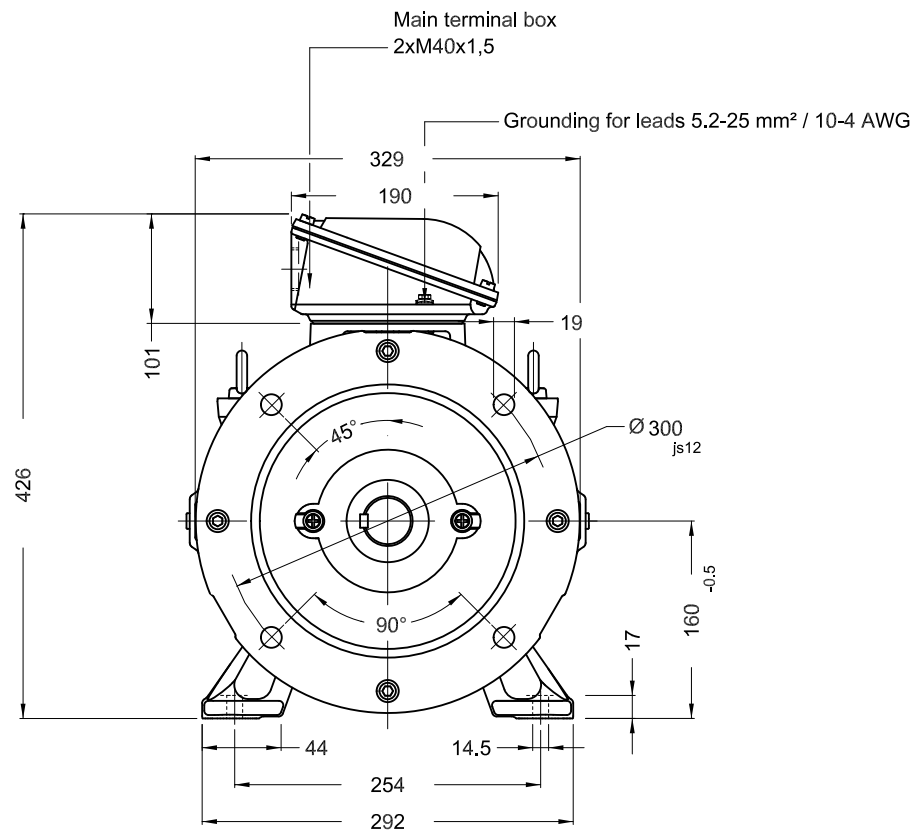

1 2 3 4 5 6

A

B

C

D

E

- Sealing - oil seal ring
- Color RAL 5009
- Painting plan 203A
- Mounting B35T

15 kW 04 Poles 50 Hz A

ECM	LOC	SUMMARY OF MODIFICATIONS	EXECUTED	CHECKED	RELEASED	DATE	VER
EXECUTED	USERADMIN	 THREE PHASE W22 MOTOR - PREMIUM EFF FRAME 160L IP55 TEFC					
CHECKED							
RELEASED							
REL DT.							

PREVIEW

WDD

SHEET 1 / 1

Dimensions in mm

XME A3