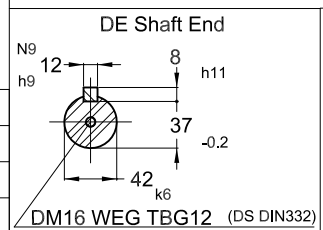

1 2 3 4 5 6

A

B

C

D

E

- Sealing - oil seal ring
- Color RAL 5009
- Painting plan 203A
- Mounting B35T

15 kW 04 Poles 50 Hz A

ECM	LOC	SUMMARY OF MODIFICATIONS	EXECUTED	CHECKED	RELEASED	DATE	VER
EXECUTED	USERADMIN	 THREE PHASE W22 MOTOR - PREMIUM EFF FRAME 160L IP55 TEFC					
CHECKED							
RELEASED							
REL DT.							

PREVIEW

WDD

SHEET 1 / 1

Dimensions in mm

XME A3