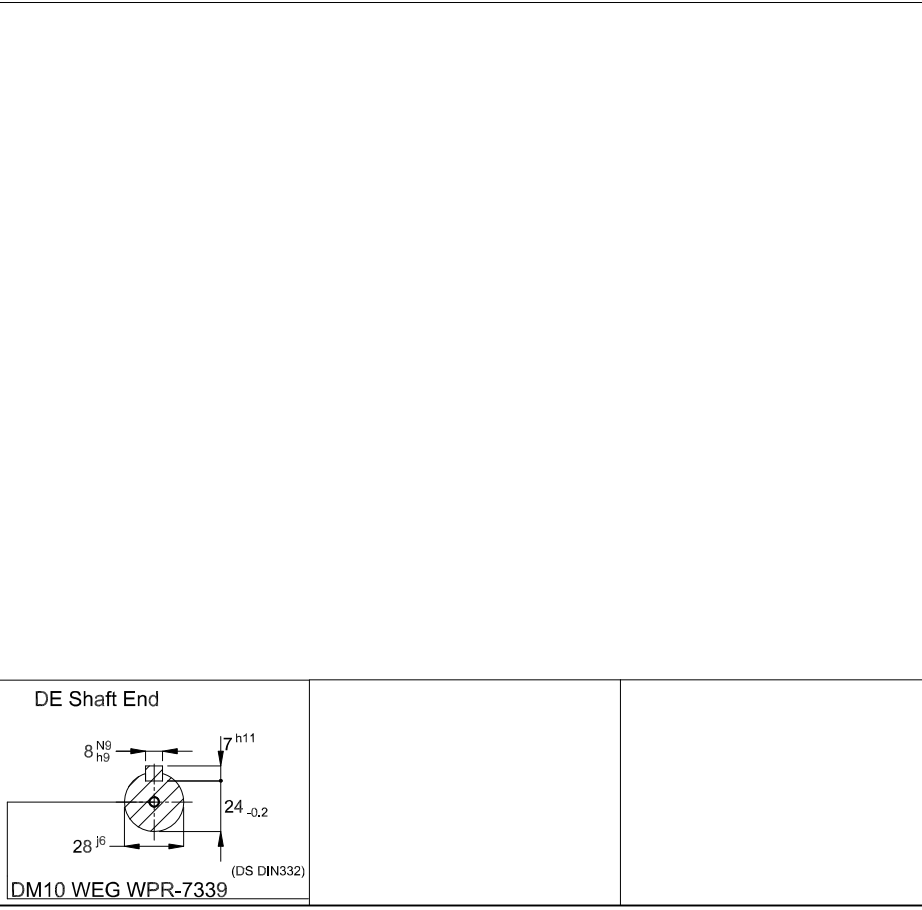

Outlet leads on left side when looking at shaft end
 Mounting B34T

2.2 kW 04 Poles 50 Hz										A	
Scale 1 : 5											
PIRWUSER										00	
ECM	LOC	SUMMARY OF MODIFICATIONS					EXECUTED	CHECKED	RELEASED	DATE	VER
EXECUTED	PIRWUSER	SINGLE PH. MOTOR W22 IE2					PREVIEW				
CHECKED		FRAME 100L IP55 TEFC					WDD 00				
RELEASED							SHEET		1 / 1		
REL. DATE		WEG REDDITCH					[Operational]				